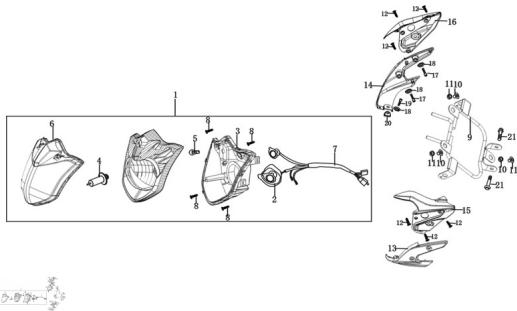

GRUPO FAROL DELANTERO (RX 200 NAKED, RX 200 NAKED E)

Rating: Not Rated Yet

Price:

Variant price modifier:

Base price with tax:

Price with discount:

Salesprice with discount:

Sales price:

Sales price without tax:

Discount:

Tax amount:

[Ask a question about this product](#)

Description	Ref.	Título	Código
	1	FAROL DE LANTERO	138-28035
	4	LED ALTA/BAJA	
	5	LED POSICION	
	9	SOPORTE FAROL DE LANTERO	138-28046
	10	BUJE DE GOMA	138-38082
	11	TOPE DE GOMA	138-38089
	13		

Ref.	Título	Código
13		
13		
13		
13		
14		138-28054
14		
14		
14		
14		
15		138-28056
16		138-28057