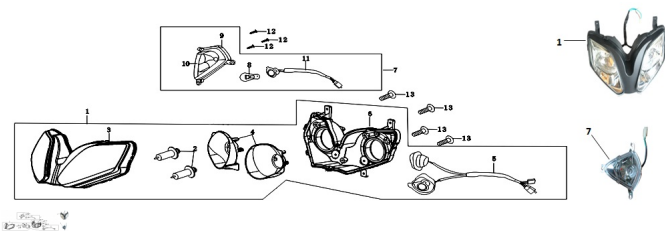

## GRUPO FAROL DELANTERO (RX 200 R, RX 200 RE)

Rating: Not Rated Yet

**Price:**

Variant price modifier:

Base price with tax:

Price with discount:

Salesprice with discount:

Sales price:

Sales price without tax:

Discount:

Tax amount:

[Ask a question about this product](#)

Description	Ref.	Título	Código
	1	OPTICA D ELANTERA	177-28035
	2	LED LUZ D ELANTERA	177-80000
	7	LUZ DE ES	177-28114
	8	LED LUZ D ELANTERA	177-80001