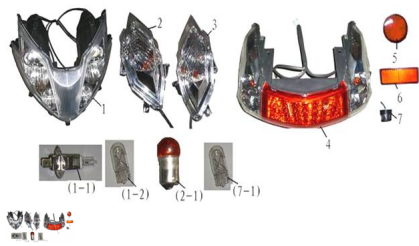

GRUPO FAROL DELANTERO Y TRASERO

Rating: Not Rated Yet

Price:

Variant price modifier:

Base price with tax:

Price with discount:

Salesprice with discount:

Sales price:

Sales price without tax:

Discount:

Tax amount:

[Ask a question about this product](#)

Description

	Ref.	Título	Código
1		Farol delantero	115-86100
2		luz de giro delantera izq.	115-86820
3		luz de giro delantera der.	115-86820-1
4		farol trasero	115-86200
5		catadioptrico lateral	115-85840
6		catadioptrico trasero	115-85830
7		luz de patente	115-86210
8		Conjunto luces de giro delantera	115-80200