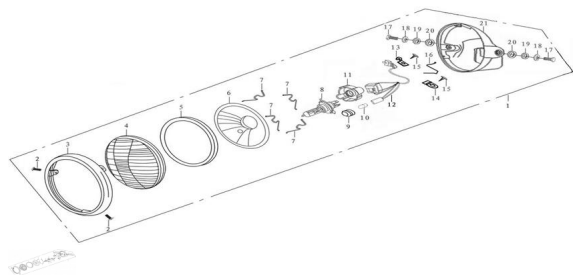

GRUPO FAROL DELANTERO

Rating: Not Rated Yet

Price:

Variant price modifier:

Base price with tax:

Price with discount:

Salesprice with discount:

Sales price:

Sales price without tax:

Discount:

Tax amount:

[Ask a question about this product](#)

Description	Ref.	Título	Código
	1	FAROL DE LANTERO ARMADO	93-28035
	2	TORNILLO M5X15	93-38022
	3	BISEL SUJETA LENTE FAROL DE LANTERO	93-28039
	4	LENTE FAROL DE LANTERO	93-28038
	5	O-RING	93-28286
	6	CARCAZA	93-28042
	7	RESORTE FIJACION CARCAZA	93-28044
	8	LAMPARA	93-38102