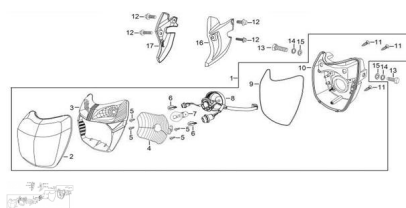

GRUPO FAROL DELANTERO

Rating: Not Rated Yet

Price:

Variant price modifier:

Base price with tax:

Price with discount:

Salesprice with discount:

Sales price:

Sales price without tax:

Discount:

Tax amount:

[Ask a question about this product](#)

Description

Ref.	Título	Código
1	FAROL DE LANTERO ARMADO	
2		82-28038
3	PANTALLA	82-28042
4	PANTALLA	82-28042