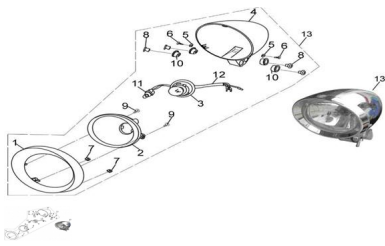

GRUPO FAROL DELANTERO

Rating: Not Rated Yet

Price:

Variant price modifier:

Base price with tax:

Price with discount:

Salesprice with discount:

Sales price:

Sales price without tax:

Discount:

Tax amount:

[Ask a question about this product](#)

Description	Ref.	Título	Código
	1	VISERA OPTICA D ELANTERA	75-33190
	2	OPTICA FAROL DE LANTERO	75-33120
	3	LAMPARA 12V 35W	
	4	PORTA OPTICA D ELANTERA	75-33111
	5		
	6	TORNILLO M4X16	
	7	TUERCA M4	75-93231
	8	BUJE	75-33915