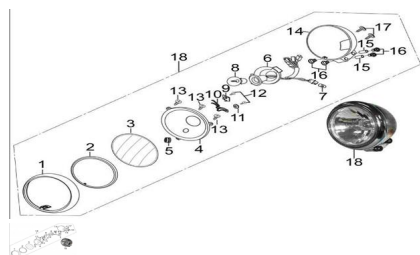

GRUPO FAROL DELANTERO

Rating: Not Rated Yet

Price:

Variant price modifier:

Base price with tax:

Price with discount:

Salesprice with discount:

Sales price:

Sales price without tax:

Discount:

Tax amount:

[Ask a question about this product](#)

Description	Ref.	Título	Código
	1	VISERA OPTICA D ELANTERA	75-33190
	2	ANILLO DE POLVO	75-33131
	3	LENTE	75-33124
	4		75-33121
	5	GOMA	75-33184
	6	PORTA LAMPARA	75-33140
	7	LAMPARA 12V 5W	
	8	LAMPARA 12V 35W	
	9	TUERCA FLOTANTE	75-33172
	10	SEGURO	75-33183