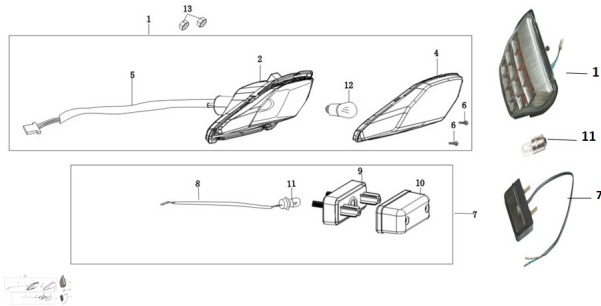

GRUPO FAROL TRASERO (RX 200 NAKED, RX 200 NAKED E, RX 200 R, RX 200 RE)

Rating: Not Rated Yet

Price:

Variant price modifier:

Base price with tax:

Price with discount:

Salesprice with discount:

Sales price:

Sales price without tax:

Discount:

Tax amount:

[Ask a question about this product](#)

Description	Ref.	Título	Código
	1	FAROL TRASERO	138-28058
	7	FARO PATENTE	138-28072
	11	LED LUZ PATENTE	
	12	LED LUZ FAROL	