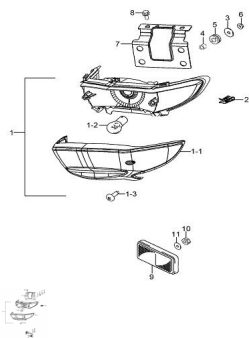

GRUPO FAROL TRASERO

Rating: Not Rated Yet

Price:

Variant price modifier:

Base price with tax:

Price with discount:

Salesprice with discount:

Sales price:

Sales price without tax:

Discount:

Tax amount:

[Ask a question about this product](#)

Description

	Ref.	Título	Código
1-1		ACRILICO FAROL TRASERO	102-35712
1-2		FOCO	102-09471
1-3		TORNILLO	102-03511
1		FAROL TRASERO COMPLETO	102-35710
2		TUERCA FRONTAL	102-09148
3		ARANDELA	102-09160
4		ESPACIADOR DE GOMA	102-09180
5		ARANDELA DE GOMA	102-09320
6		TUERCA	102-08316
7		SOPORTE FAROL TRASERO	102-35721
8		TORNILLO	102-01550
9		CATADIOPTICO	102-35970
10		TUERCA	102-08310
11		ARANDELA	102-09160