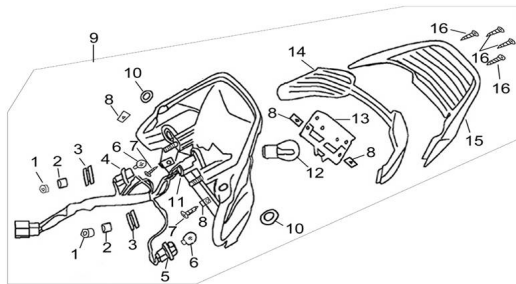

GRUPO FAROL TRASERO

Rating: Not Rated Yet

Price:

Variant price modifier:

Base price with tax:

Price with discount:

Salesprice with discount:

Sales price:

Sales price without tax:

Discount:

Tax amount:

[Ask a question about this product](#)

Description

Ref.	Título	Código
1	TUERCA M5	3-GB/T6170-3
2	MAZA DE LA LAMPARA	3-33716
3	BUJE DE GOMA FAROL TRASERO	3-33715-2
4	PORTA LAMPARA FAROL TRASERO DERECHO	3-33230
5	PORTA LAMPARA FAROL TRASERO IZQUIERDO	3-33240
6	LAMPARA 12 X 18	3-GB15766.1