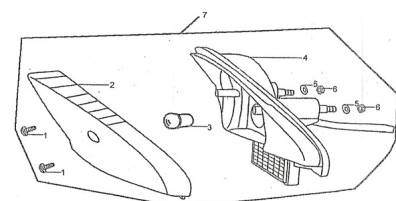

GRUPO FAROL TRASERO

Rating: Not Rated Yet

Price:

Variant price modifier:

Base price with tax:

Price with discount:

Salesprice with discount:

Sales price:

Sales price without tax:

Discount:

Tax amount:

[Ask a question about this product](#)

Description	Ref.	Título	Código
	1	TORNILLO ST3.5 X 20	2-GB/T845
	2	ACRILICO FAROL DE GIRO	2-33711
	3	LAMPARA	
	4	FARO SIN ACRILICO	2-33720
	6	TUERCA M6	
	7	FAROL	105-33700