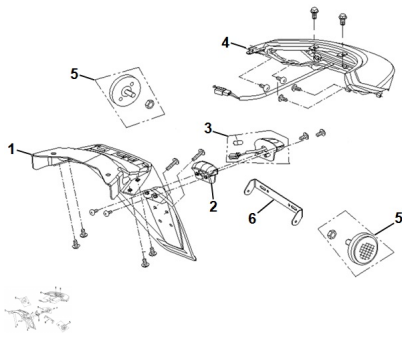

GRUPO FAROL TRASERO

Rating: Not Rated Yet

Price:

Variant price modifier:

Base price with tax:

Price with discount:

Salesprice with discount:

Sales price:

Sales price without tax:

Discount:

Tax amount:

[Ask a question about this product](#)

Description

	Ref.	Título		Código
1		GUARDABARRO TRASERO	206-42701	
2		SOPORTE LUZ DE PATENTE	206-42708	
3		FAROL DE PATENTE	206-32301	
4		FAROL TRASERO	206-32200	
5		RETROREFLECTOR TRASERO	206-32500-1	
6		PORTA PATENTE	206-41008