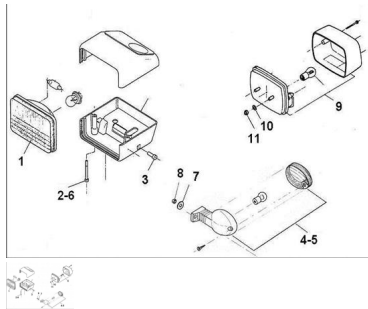

GRUPO FAROLES

Rating: Not Rated Yet

Price:

Variant price modifier:

Base price with tax:

Price with discount:

Salesprice with discount:

Sales price:

Sales price without tax:

Discount:

Tax amount:

[Ask a question about this product](#)

Description	Ref.	Título	Código
	1	C. FAROL	
	2	TORNILLO ALLEN M5 X 50	305005
	3	Tornillo Allen M6x20	312006
	4	Farol de giro delantero izq./trasero der.	
	5	Farol de giro delantero der./trasero izq.	
	6	Tornillo	312006