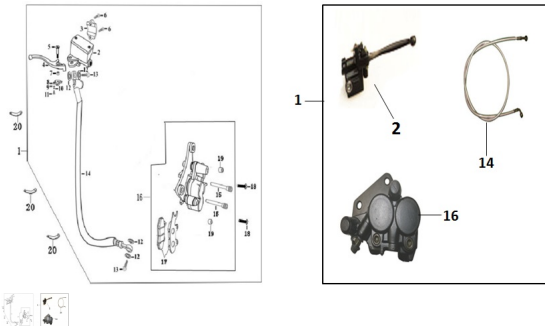

GRUPO FRENO DELANTERO (RX 200 NAKED, RX 200 NAKED E, RX 200 R, RX 200 RE)

Rating: Not Rated Yet

Price:

Variant price modifier:

Base price with tax:

Price with discount:

Salesprice with discount:

Sales price:

Sales price without tax:

Discount:

Tax amount:

[Ask a question about this product](#)

Description	Ref.	Título	Código
	1		138-29140
	2		138-29148
	3	SOPORTE BOMBA DE FRENO	138-80000
	4		138-27172
	8		138-29150

Ref.	Título	Código
	14	138-29178
	16	CALIPER DE FRENO 138-29164
	17	138-29171