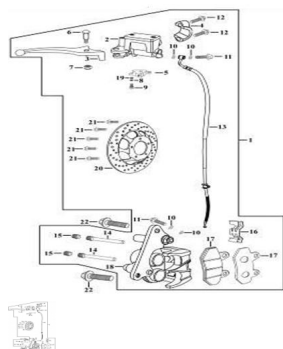

GRUPO FRENO DELANTERO

Rating: Not Rated Yet

Price:

Variant price modifier:

Base price with tax:

Price with discount:

Salesprice with discount:

Sales price:

Sales price without tax:

Discount:

Tax amount:

[Ask a question about this product](#)

Description	Ref.	Título	Código
	1	FRENO DE LANTERO	
	2	BOMBA DE FRENO	82-29148
	3	PALANCA DE FRENO	82-27172
	4	SOPORTE BOMBA DE FRENO	82-27174
	6	TORNILLO	82-38002
	7	TUERCA H	82-38034
	8		82-38045