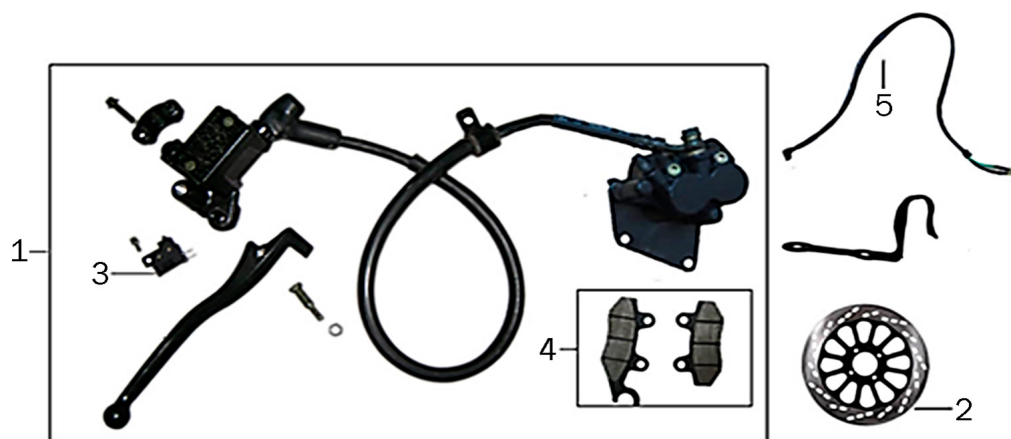

GRUPO FRENO DELANTERO

Rating: Not Rated Yet

Price:

Variant price modifier:

Base price with tax:

Price with discount:

Salesprice with discount:

Sales price:

Sales price without tax:

Discount:

Tax amount:

[Ask a question about this product](#)

Description	POS.	CODIGO	DESCRIPCION	DESCRIPTION	CANT
	1	231-900-17	CONJUNTO FRENO DELANTERO	Front Hydraulic Brake Assy	1
	2	231-56331	DISCO FRENO DELANTERO	Front Brake Disc	1
	3	231-35330	BULBO DE FRENO DELANTERO	Front Brake Switch	1
	4	231-80085	PASTILLA DE FRENO DELANTERA	Front Brake Pad	1
	5	231-80010	CABLE DE BULBO FRENO DELANTERO	Front Brake Switch Cable	1