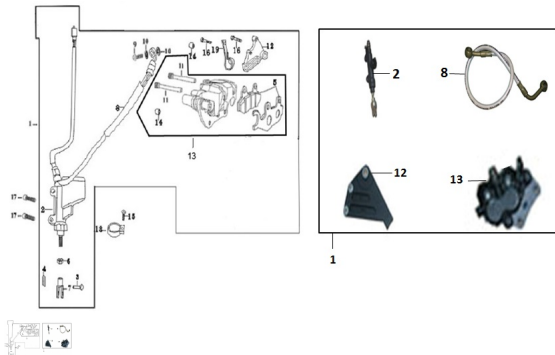

GRUPO FRENO TRASERO (RX 200 NAKED, RX 200 NAKED E, RX 200 R, RX 200 RE)

Rating: Not Rated Yet

Price:

Variant price modifier:

Base price with tax:

Price with discount:

Salesprice with discount:

Sales price:

Sales price without tax:

Discount:

Tax amount:

[Ask a question about this product](#)

Description	Ref.	Título	Código
	1		138-29192
	2	CILINDRO BOMBA DE FRENO	138-29198
	5	PASTILLA FRENO TRASERA	138-29202
	8		138-29204
	13	CALIPER ARMADO	138-29201
	19	BULBO DE FRENO	138-80015