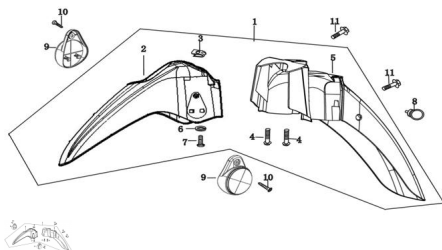

GRUPO GUARDABARRO DELANTERO

Rating: Not Rated Yet

Price:

Variant price modifier:

Base price with tax:

Price with discount:

Salesprice with discount:

Sales price:

Sales price without tax:

Discount:

Tax amount:

[Ask a question about this product](#)

Description

Ref.	Título	Código
1	GUARDABARRO DELANTERO	90-401300
2	PARTE FRONTAL GUARDABARRO DELANTERO NARANJA	90-403400NA
2	PARTE FRONTAL GUARDABARRO DELANTERO NEGRO	90-403400NE
2	PARTE FRONTAL GUARDABARRO DELANTERO ROJO	90-403400R0
2	PARTE FRONTAL GUARDABARRO DELANTERO GRIS	90-403400GR
2	PARTE FRONTAL GUARDABARRO DELANTERO AMARILLO	90-403400AM
3	TUERCA	90-403400
3	TUERCA FLOTANTE	90-80560
4	TORNILLO M6	90-801000
5	PARTE INFERIOR GUARDABARRO	90-403500
6	ARANDELA PLANA	90-804500
7	TORNILLO HEXAGONAL	90-800700
8	GUIA CABLE	90-402500
9	CATADIOPTICO	90-800100
10	TORNILLO ST 4,2	90-803100