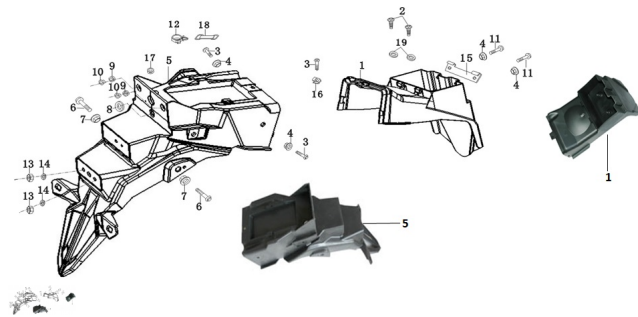

GRUPO GUARDABARRO TRASERO (RX 200 NAKED, RX 200 NAKED E, RX 200 R, RX 200 RE)

Rating: Not Rated Yet

Price:

Variant price modifier:

Base price with tax:

Price with discount:

Salesprice with discount:

Sales price:

Sales price without tax:

Discount:

Tax amount:

[Ask a question about this product](#)

Description	Ref.	Título	Código
	1		138-34067
	5	PARTE TRASERA	138-34068
	9	TOPE DE GOMA	138-38089
	20		138-28011