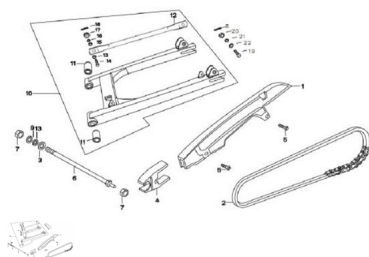

GRUPO HORQUILLON TRASERO

Rating: Not Rated Yet

Price:

Variant price modifier:

Base price with tax:

Price with discount:

Salesprice with discount:

Sales price:

Sales price without tax:

Discount:

Tax amount:

[Ask a question about this product](#)

Description

Ref.	Título	Código
1	CUBRE CADENA	142-26006
2	CADENA	142-26001
3		142-38045
4	GUIA CADENA	142-31141
5	TORNILLO	142-38014
6	EJE	142-38087
7	TUERCA	142-38040
8	PERNO	142-38059
9		142-800-9