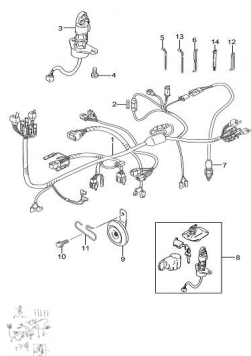

GRUPO INSTALACION ELECTRICA

Rating: Not Rated Yet

Price:

Variant price modifier:

Base price with tax:

Price with discount:

Salesprice with discount:

Sales price:

Sales price without tax:

Discount:

Tax amount:

[Ask a question about this product](#)

Description	Ref.	Título	Código
	1		103-36610
	2	FUSIBLE	103-9481
	3	LLAVE DE	103-37110
	4	TORNILLO	103-2112
	5	GUIA MANGERA DE COMB USTIBLE	103-9407
	6	GUIA CABLE EM BRAGUE	103-36651
	7	BULBO DE FRENO	103-37740