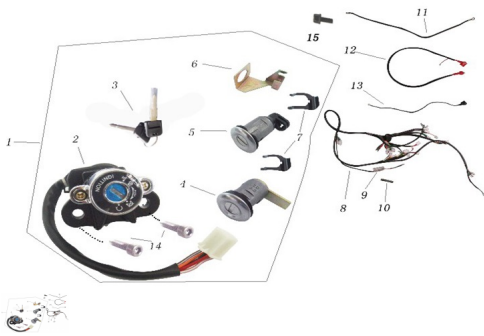

GRUPO INSTALACIÓN ELÉCTRICA / KIT CERRADURAS

Rating: Not Rated Yet

Price:

Variant price modifier:

Base price with tax:

Price with discount:

Salesprice with discount:

Sales price:

Sales price without tax:

Discount:

Tax amount:

[Ask a question about this product](#)

Description

	Ref.	Título		Código
1		KIT DE CERRADURAS	202-80150	
8		INSTALACIÓN ELÉCTRICA	202-80185	