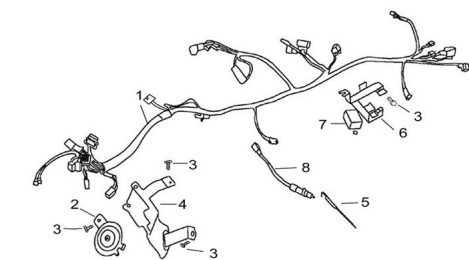

GRUPO INSTALACION ELECTRICA

Rating: Not Rated Yet

Price:

Variant price modifier:

Base price with tax:

Price with discount:

Salesprice with discount:

Sales price:

Sales price without tax:

Discount:

Tax amount:

[Ask a question about this product](#)

Description

ESTRUCTURA : GRUPO INSTALACION ELECTRICA

	Ref.	Título	Código
1		INSTALACION ELECTRICA	3-32100
2		BOCINA	3-38100
3		TORNILLO M6 X 12	3-GB/T16674-10
4		JUNTA DEL COVERTOR FRONTAL	3-41341
5		RESORTE FRENO TRASERO	3-35913
6		PORTA DESTELLADOR	3-31941
7		DESTELLADOR	3-38210
8		BULBO STOP FRENO TRASERO	3-35350