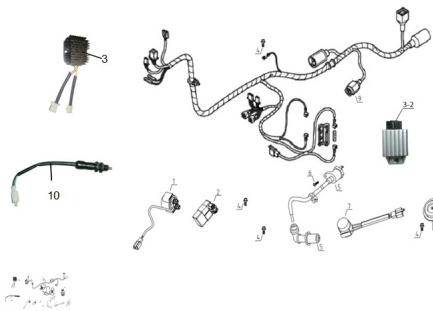

GRUPO INSTALACION ELECTRICA

Rating: Not Rated Yet

Price:

Variant price modifier:

Base price with tax:

Price with discount:

Salesprice with discount:

Sales price:

Sales price without tax:

Discount:

Tax amount:

[Ask a question about this product](#)

Description

Ref.	Título	Código
1	RELAY DE ARRANQUE	137-104327-32
2	CDI	137-104327-33
3	REGULADOR DE VOLTAJE	137-104327-34
3.2	REGULADOR DE VOLTAJE(LUCES ENCENDIDA)	137-104328-34
5	BOBINA DE IGNICION	137-104327-35
7	DESTELLADOR	137-104327-36
8	BOCINA	137-104327-37
9	INSTALACION ELECTRICA	137-10327-38
10	BULBO DE FRENO TRASERO	137-90000