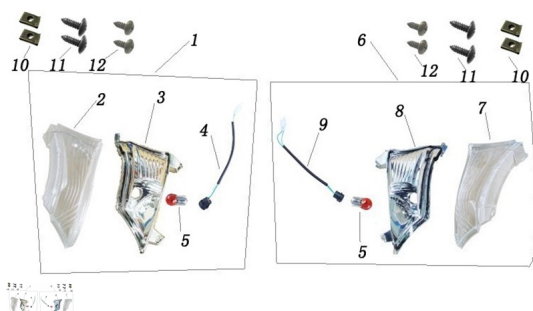

GRUPO LUZ DE GIRO DELANTERA

Rating: Not Rated Yet

Price:

Variant price modifier:

Base price with tax:

Price with discount:

Salesprice with discount:

Sales price:

Sales price without tax:

Discount:

Tax amount:

[Ask a question about this product](#)

Description

	Ref.	Título		Código
1		CONJ. LUZ DE GIRO DELANTERA DERECHA	202-81835	
2		COBERTOR LUZ DE GIRO DELANTERA DERECHA	202-81840	
6		CONJ. LUZ DE GIRO DELANTERA IZQUIERDA	202-81860	