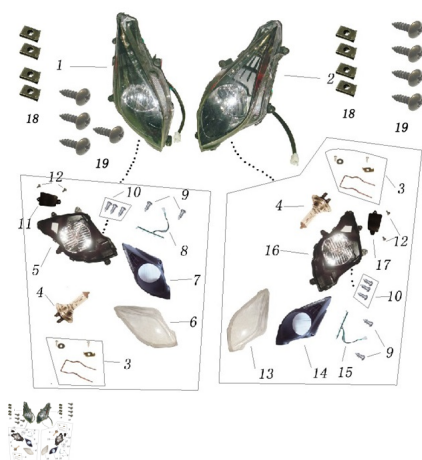

GRUPO LUZ DELANTERA

Rating: Not Rated Yet

Price:

Variant price modifier:

Base price with tax:

Price with discount:

Salesprice with discount:

Sales price:

Sales price without tax:

Discount:

Tax amount:

[Ask a question about this product](#)

Description

ESTRUCTURA : GRUPO LUZ DELANTERA

	Ref.	Título		Código
1		LUZ DELANTERA DERECHA	202-80315	
2		LUZ DELANTERA IZQUIERDA	202-80320	