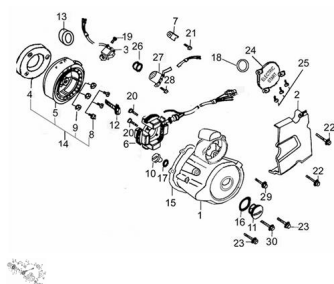

GRUPO MAGNETO

Rating: Not Rated Yet

Price:

Variant price modifier:

Base price with tax:

Price with discount:

Salesprice with discount:

Sales price:

Sales price without tax:

Discount:

Tax amount:

[Ask a question about this product](#)

Description	Ref.	Título	Código
	1	TAPA CARTER LADO VOLANTE	7-11411
	1	TAPA CARTER LADO VOLANTE GRIS OSCURO	17-11411
	2	TAPA PIÑON	7-11451
	2	TAPA PIÑON GRIS OSCURO	17-11451
	3	CABLE INDUCTOR	7-31280
	4		7-28110
	5	ROTOR	7-31110