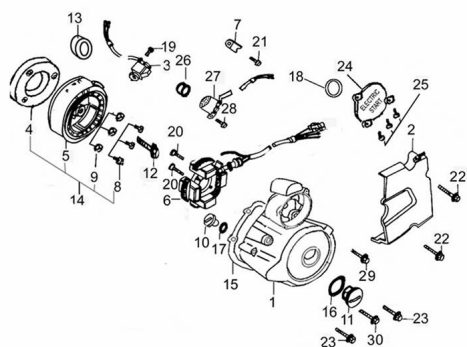

GRUPO MAGNETO

Rating: Not Rated Yet

Price:

Variant price modifier:

Base price with tax:

Price with discount:

Salesprice with discount:

Sales price:

Sales price without tax:

Discount:

Tax amount:

[Ask a question about this product](#)

Description	Ref.	Título	Código
	1	TAPA CARTER LADO VOLANTE	7-11411
	1	TAPA CARTER LADO VOLANTE GRIS OSCURO	17-11411
	2	TAPA PIÑON	7-11451
	2	TAPA PIÑON GRIS OSCURO	17-11451
	3	CABLE INDUCTOR	7-31280