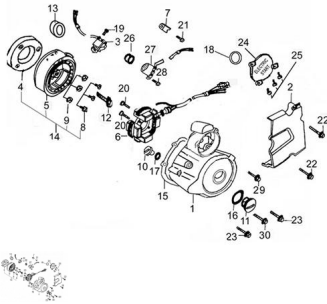

GRUPO MAGNETO

Rating: Not Rated Yet

Price:

Variant price modifier:

Base price with tax:

Price with discount:

Salesprice with discount:

Sales price:

Sales price without tax:

Discount:

Tax amount:

[Ask a question about this product](#)

Description	Ref.	Título	Código
	1	TAPA CARTER LADO VOLANTE	7-11411
	1	TAPA CARTER LADO VOLANTE GRIS OSCURO	17-11411
	2	TAPA PIÑON	7-11451
	2	TAPA PIÑON GRIS OSCURO	17-11451
	3	CABLE INDUCTOR	7-31280
	4		7-28110