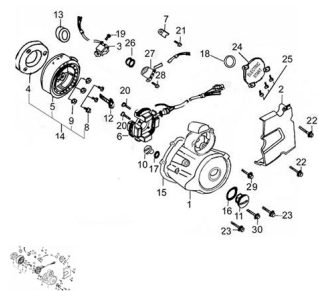

GRUPO MAGNETO

Rating: Not Rated Yet

Price:

Variant price modifier:

Base price with tax:

Price with discount:

Salesprice with discount:

Sales price:

Sales price without tax:

Discount:

Tax amount:

[Ask a question about this product](#)

Description	Ref.	Título	Código
	1	TAPA CARTER LADO VOLANTE	7-11411
	1	TAPA CARTER LADO VOLANTE GRIS OSCURO	17-11411
	2	TAPA PIÑON	7-11451
	2	TAPA PIÑON GRIS OSCURO	17-11451
	3	CABLE INDUCTOR	7-31280
	4		7-28110