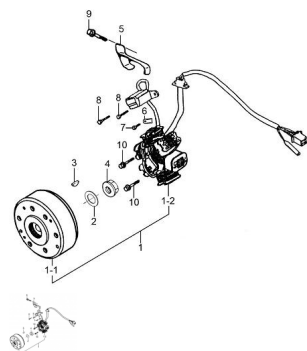

GRUPO MAGNETO

Rating: Not Rated Yet

Price:

Variant price modifier:

Base price with tax:

Price with discount:

Salesprice with discount:

Sales price:

Sales price without tax:

Discount:

Tax amount:

[Ask a question about this product](#)

Description

Ref.	Título	Código
1-1	ROTOR	102-102H12070
1-2	ESTATOR	102-101H12070
1	KIT VOLANTE MAGNETICO	102-100H12070
2	ARANDELA	102-113H35000
3	PERNO	102-224H120001
4	TUERCA EJE MOTOR	102-114H12000
5	PLATO DEL CONDUCTOR	102-115H12000
6	PLATO PRECION	102-116H12020