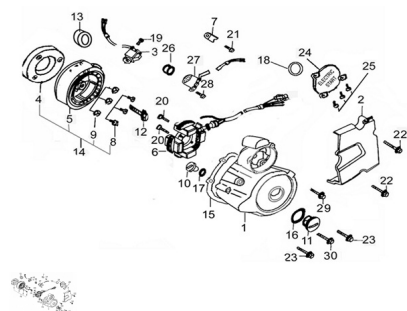

GRUPO MAGNETO

Rating: Not Rated Yet

Price:

Variant price modifier:

Base price with tax:

Price with discount:

Salesprice with discount:

Sales price:

Sales price without tax:

Discount:

Tax amount:

[Ask a question about this product](#)

Description	Ref.	Título	Código
	1	TAPA CARTER LADO VOLANTE	7-11411
	1	TAPA CARTER LADO VOLANTE GRIS OSCURO	17-11411
	2	TAPA PIÑON	7-11451
	2	TAPA PIÑON GRIS OSCURO	17-11451
	3	CABLE INDUCTOR	7-31280
	4		7-28110