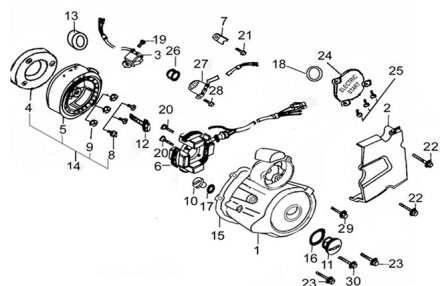

GRUPO MAGNETO

Rating: Not Rated Yet

Price:

Variant price modifier:

Base price with tax:

Price with discount:

Salesprice with discount:

Sales price:

Sales price without tax:

Discount:

Tax amount:

[Ask a question about this product](#)

Description	Ref.	Título	Código
	1	TAPA CARTER LADO VOLANTE	7-11411
	1	TAPA CARTER LADO VOLANTE GRIS OSCURO	17-11411
	2	TAPA PIÑON	7-11451
	2	TAPA PIÑON GRIS OSCURO	17-11451
	3	CABLE INDUCTOR	7-31280
	4		7-28110