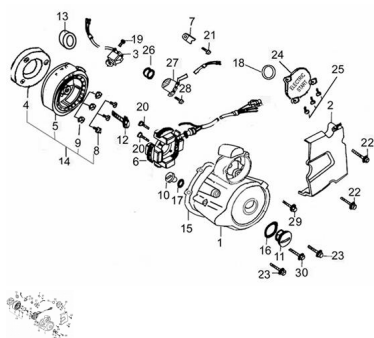

GRUPO MAGNETO

Rating: Not Rated Yet

Price:

Variant price modifier:

Base price with tax:

Price with discount:

Salesprice with discount:

Sales price:

Sales price without tax:

Discount:

Tax amount:

[Ask a question about this product](#)

Description	Ref.	Título	Código
	1	TAPA CARTER LADO VOLANTE	7-11411
	2	TAPA PIÑÓN	18-11451
	3	CABLE INDUCTOR	7-31280
	4		7-28110
	5	ROTOR VOLANTE	7-31110
	6	ESTATOR VOLANTE	7-31210