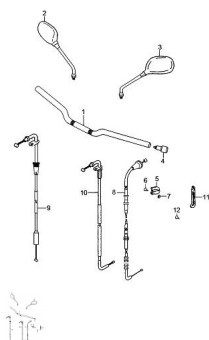

## GRUPO MANUBRIO

Rating: Not Rated Yet

**Price:**

Variant price modifier:

Base price with tax:

Price with discount:

Salesprice with discount:

Sales price:

Sales price without tax:

Discount:

Tax amount:

[Ask a question about this product](#)

Description	Ref.	Título	Código
	1		103-56111
	2	ESPEJO DERECHO	103-56500
	3	ESPEJO	103-56600
	4		103-56270
	5	GUIA CABLE	103-58285
	6	TORNILLO	103-2112
	7	TUERCA	103-8310
	8	CABLE EM	103-58200

Ref.	Título	Código
		BRAGUE
9	CABLE AC	103-58300
10	CABLE CEBADOR	103-58410
11	GUIA CABLE EM BRAGUE	103-36651
12	TORNILLO	103-2112