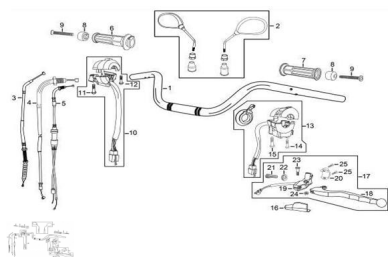

GRUPO MANUBRIO

Rating: Not Rated Yet

Price:

Variant price modifier:

Base price with tax:

Price with discount:

Salesprice with discount:

Sales price:

Sales price without tax:

Discount:

Tax amount:

[Ask a question about this product](#)

Description	Ref.	Título	Código
	1		
	2	KIT ESPEJOS	
	3	CABLE DE	
	4	CABLE CEBADOR	
	5	CABLE AC	
	6	COMANDO