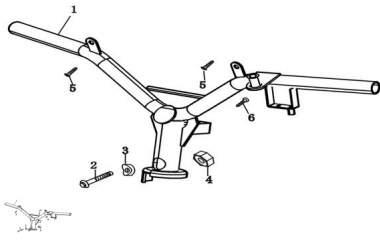

GRUPO MANUBRIO

Rating: Not Rated Yet

Price:

Variant price modifier:

Base price with tax:

Price with discount:

Salesprice with discount:

Sales price:

Sales price without tax:

Discount:

Tax amount:

[Ask a question about this product](#)

Description

	Ref.	Título	Código
1		MANUBRIO	90-200101
2		TORNILLO HEXAGONAL	90-801402
3		TUERCA DE DIRECCION ?21x?10.4x12	90-102800
4		TUERCA M10 X 1,25	90-804000
5		TORNILLO ST 4,2	90-803100
6		TORNILLO M5	90-802300