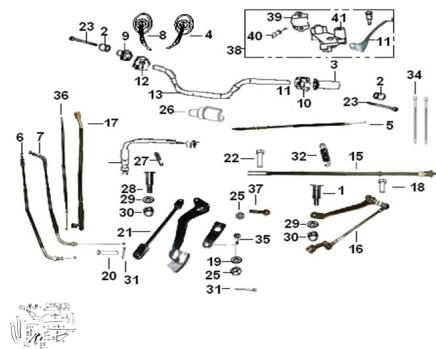

GRUPO MANUBRIO

Rating: Not Rated Yet

Price:

Variant price modifier:

Base price with tax:

Price with discount:

Salesprice with discount:

Sales price:

Sales price without tax:

Discount:

Tax amount:

[Ask a question about this product](#)

Description	Ref.	Título	Código
	1	TORNILLO	175-80170
	2		175-40030
	3	PUÑO	175-40001
	4	ESPEJO	175-40450
	5	CABLE EM	175-40400