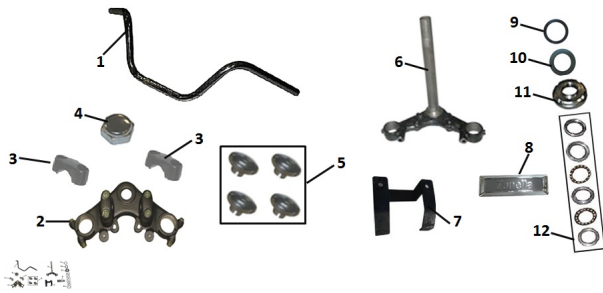

GRUPO MANUBRIO

Rating: Not Rated Yet

Price:

Variant price modifier:

Base price with tax:

Price with discount:

Salesprice with discount:

Sales price:

Sales price without tax:

Discount:

Tax amount:

[Ask a question about this product](#)

Description	Ref.	Título	Código
	1		190-32002
	2	CABEZAL	190-31018
	3		190-31020
	4	TUERCA CAÑO VELA	190-31024
	5	TAPA DEC ORATIVA	190-38019
	6	CRUZETA CON CAÑO VELA	190-31013