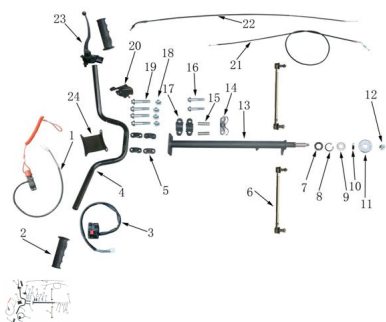

GRUPO MANUBRIO

Rating: Not Rated Yet

Price:

Variant price modifier:

Base price with tax:

Price with discount:

Salesprice with discount:

Sales price:

Sales price without tax:

Discount:

Tax amount:

[Ask a question about this product](#)

Description	Ref.	Título	Código
	1	APAGADO DE EMER GENCIA	164-0047
	2	PUÑO	164-0048
	3		164-0049
	4		164-0050
	5		164-0051
	6	EXTREMO DE	164-0052