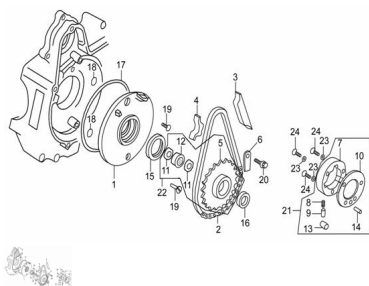

GRUPO MOTOR DE ARRANQUE (ZB 110 D / SEXY 110)

Rating: Not Rated Yet

Price:

Variant price modifier:

Base price with tax:

Price with discount:

Salesprice with discount:

Sales price:

Sales price without tax:

Discount:

Tax amount:

[Ask a question about this product](#)

Description

Ref.	Título	Código
1	MOTOR DE ARRANQUE	10-34700/1P50FM
2	PIÑÓN DE ARRANQUE	10-34761/1P50FM
3	CABLEADO MOTOR DE ARRANQUE	10-34890/1P50FM
4	O-RING	10-34763/1P50FM
5	TORNILLO M6 X 50	10-GB/T5783-4
6	COLLAR 12	10-GB/T894.1
7	ARANDELA ø 4	10-GB/T97.1
8	TORNILLO M4 X 6	10-GB/T818