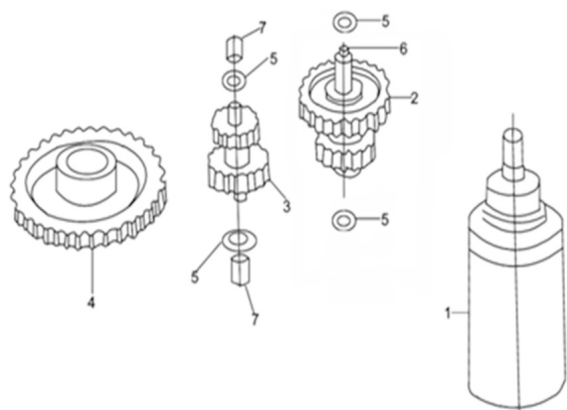

GRUPO MOTOR DE ARRANQUE

Rating: Not Rated Yet

Price:

Variant price modifier:

Base price with tax:

Price with discount:

Salesprice with discount:

Sales price:

Sales price without tax:

Discount:

Tax amount:

[Ask a question about this product](#)

Description	POS.	CODIGO	DESCRIPCION	DESCRIPTION	CANT
	1	231-34700	MOTOR DE ARRANQUE	Starting Motor Ass.	1
	2	231-28310	ENGRANAJE DOBLE I	Dual-gear Set ?	1
	3	231-28331	ENGRANAJE DOBLE II	Dual-gear ?	1
	4	231-28150	ENGRANAJE EMBRAGUE DE ARRANQUE	Gear Set,Start Clutch	1