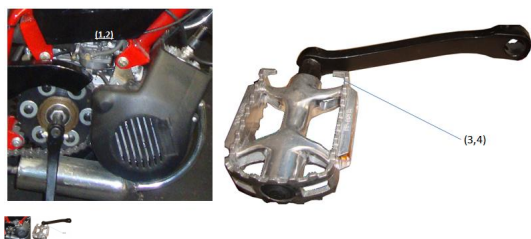

GRUPO MOTOR

Rating: Not Rated Yet

Price:

Variant price modifier:

Base price with tax:

Price with discount:

Salesprice with discount:

Sales price:

Sales price without tax:

Discount:

Tax amount:

[Ask a question about this product](#)

Description	Ref.	Título	Código
	1	MOTOR 40CC PARA BICICLETA (KICK STARTER)	360302005
	2		360304005
	3	PEDAL DERECHO	360305000
	4	PEDAL	360306000
	5	GRUPO MOTOR BICIMOTO 40CC	360300000
	6	TAPA REF	148-80035