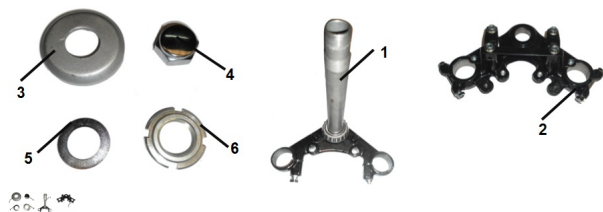

GRUPO MOVIMIENTO DE DIRECCION

Rating: Not Rated Yet

Price:

Variant price modifier:

Base price with tax:

Price with discount:

Salesprice with discount:

Sales price:

Sales price without tax:

Discount:

Tax amount:

[Ask a question about this product](#)

Description	Ref.	Título	Código
	1	CRUZETA CON CAÑO VELA	150-80056
	2	CABEZAL	150-80275
	3		150-80280
	4	TUERCA FIJACION	150-80285
	5		150-80290
	6	TUERCA ROSCADA	150-80295