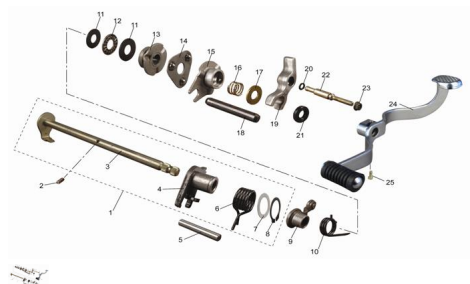

GRUPO PEDAL DE CAMBIOS

Rating: Not Rated Yet

Price:

Variant price modifier:

Base price with tax:

Price with discount:

Salesprice with discount:

Sales price:

Sales price without tax:

Discount:

Tax amount:

[Ask a question about this product](#)

Description

	Ref.	Título		Código
1		Shift shaft assy		111-ZA1-53000
2		Bush		111-ZA1-40000
3		Lever combination		111-ZA1-53100
4		Lever 4		111-ZA1-53200
5		Drive Sprocket		111-ZA1-50000
6		Torsion		111-ZA1-53070
7		Washers		111-ZA1-53040
8		Shaft Circlip		111-BYGK1140
9		Stopper lever assy		111-ZA1-56000
10		Compression		111-ZA1-50070
11		Washers		111-ZA1-40040
12		End Bearings		111-ZA1-40500
13		Under the guide sleeve combination		111-ZA1-40400
14		Holder?pawl		111-ZA1-40300
15		Combination of the guide tube		111-ZA1-40100