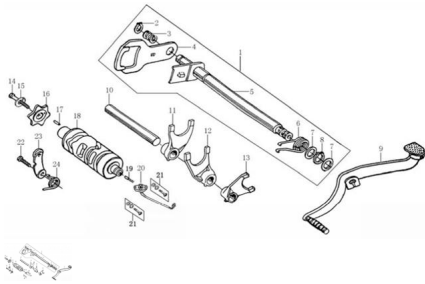

GRUPO PEDAL DE TRANSMISION

Rating: Not Rated Yet

Price:

Variant price modifier:

Base price with tax:

Price with discount:

Salesprice with discount:

Sales price:

Sales price without tax:

Discount:

Tax amount:

[Ask a question about this product](#)

Description	Ref.	Título	Código
	1	CONJ. EJE	166-24300
	2	ARO SEGURO	166-B0089
	3	RESORTE,	166-24303
	4	PLACA, SE LECTORA DE TRANS MISION	166-24319
	5	EJE DE TR	166-24301
	6	RESORTE, DE RETRO	166-24302