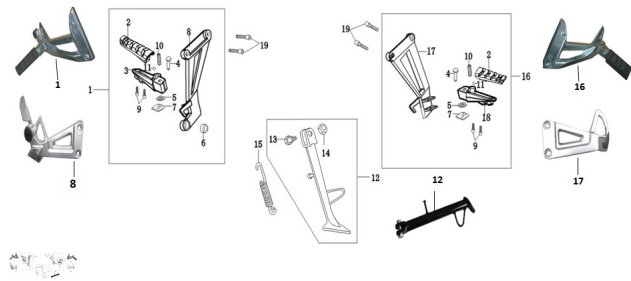

GRUPO PEDALIN ACOMPAÑANTE Y SOSTEN LATERAL (RX 200 NAKED, RX 200 NAKED E, RX 200 R, RX 200 RE)

Rating: Not Rated Yet

Price:

Variant price modifier:

Base price with tax:

Price with discount:

Salesprice with discount:

Sales price:

Sales price without tax:

Discount:

Tax amount:

[Ask a question about this product](#)

Description	Ref.	Título	Código
	1		138-31216
	12	SOSTEN LATERAL	138-31187
	16		138-31215