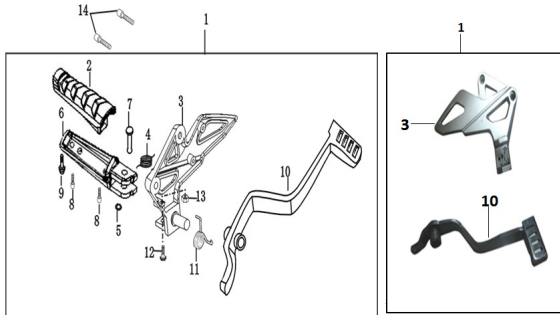

GRUPO PEDALIN DERECHO CONDUCTOR (RX 200 NAKED, RX 200 NAKED E, RX 200 R, RX 200 RE)

Rating: Not Rated Yet

Price:

Variant price modifier:

Base price with tax:

Price with discount:

Salesprice with discount:

Sales price:

Sales price without tax:

Discount:

Tax amount:

[Ask a question about this product](#)

| Description | Ref. | Título | Código |
|-------------|------|-----------------|-----------|
| | 1 | | 138-31166 |
| | 3 | SOPORTE PEDALIN | 138-31168 |