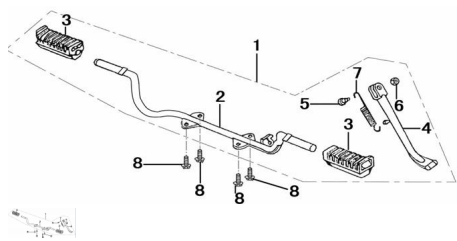

GRUPO PEDALIN

Rating: Not Rated Yet

Price:

Variant price modifier:

Base price with tax:

Price with discount:

Salesprice with discount:

Sales price:

Sales price without tax:

Discount:

Tax amount:

[Ask a question about this product](#)

Description

Ref.	Título	Código
1	CONJUNTO SOPORTE PEDALIN CONDUCTOR	10-42520
2	SOPORTE PEDALIN CONDUCTOR	10-2655042310
3	GOMA PEDALIN APOYA PIE	10-42542
4	SOSTEN LATERAL	10-42300
5	TORNILLO SOSTEN LATERAL	10-42342
6	TUERCA M10 X 1.25	10-GB6170-86-6
7	RESORTE SOSTEN LATERAL	10-42341
8	TORNILLO M8 X 20	10-GB5783-86-5