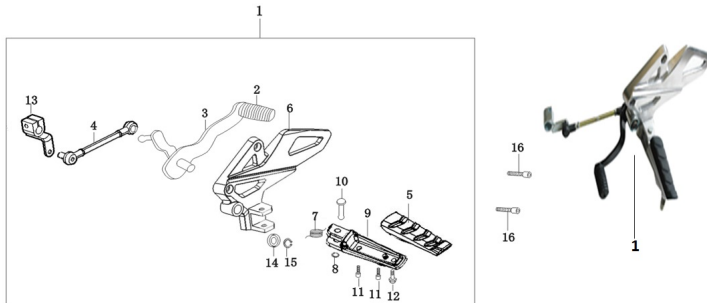

GRUPO PEDALIN IZQUIERDO CONDUCTOR (RX 200 NAKED, RX 200 NAKED E, RX 200 R, RX 200 RE)

Rating: Not Rated Yet

Price:

Variant price modifier:

Base price with tax:

Price with discount:

Salesprice with discount:

Sales price:

Sales price without tax:

Discount:

Tax amount:

[Ask a question about this product](#)

| Description | Ref. | Título | Código |
|-------------|------|-------------------------|-----------|
| | 1 | | 138-31165 |
| | 4 | GUIA PALANCA DE CAMBIOS | 138-19402 |